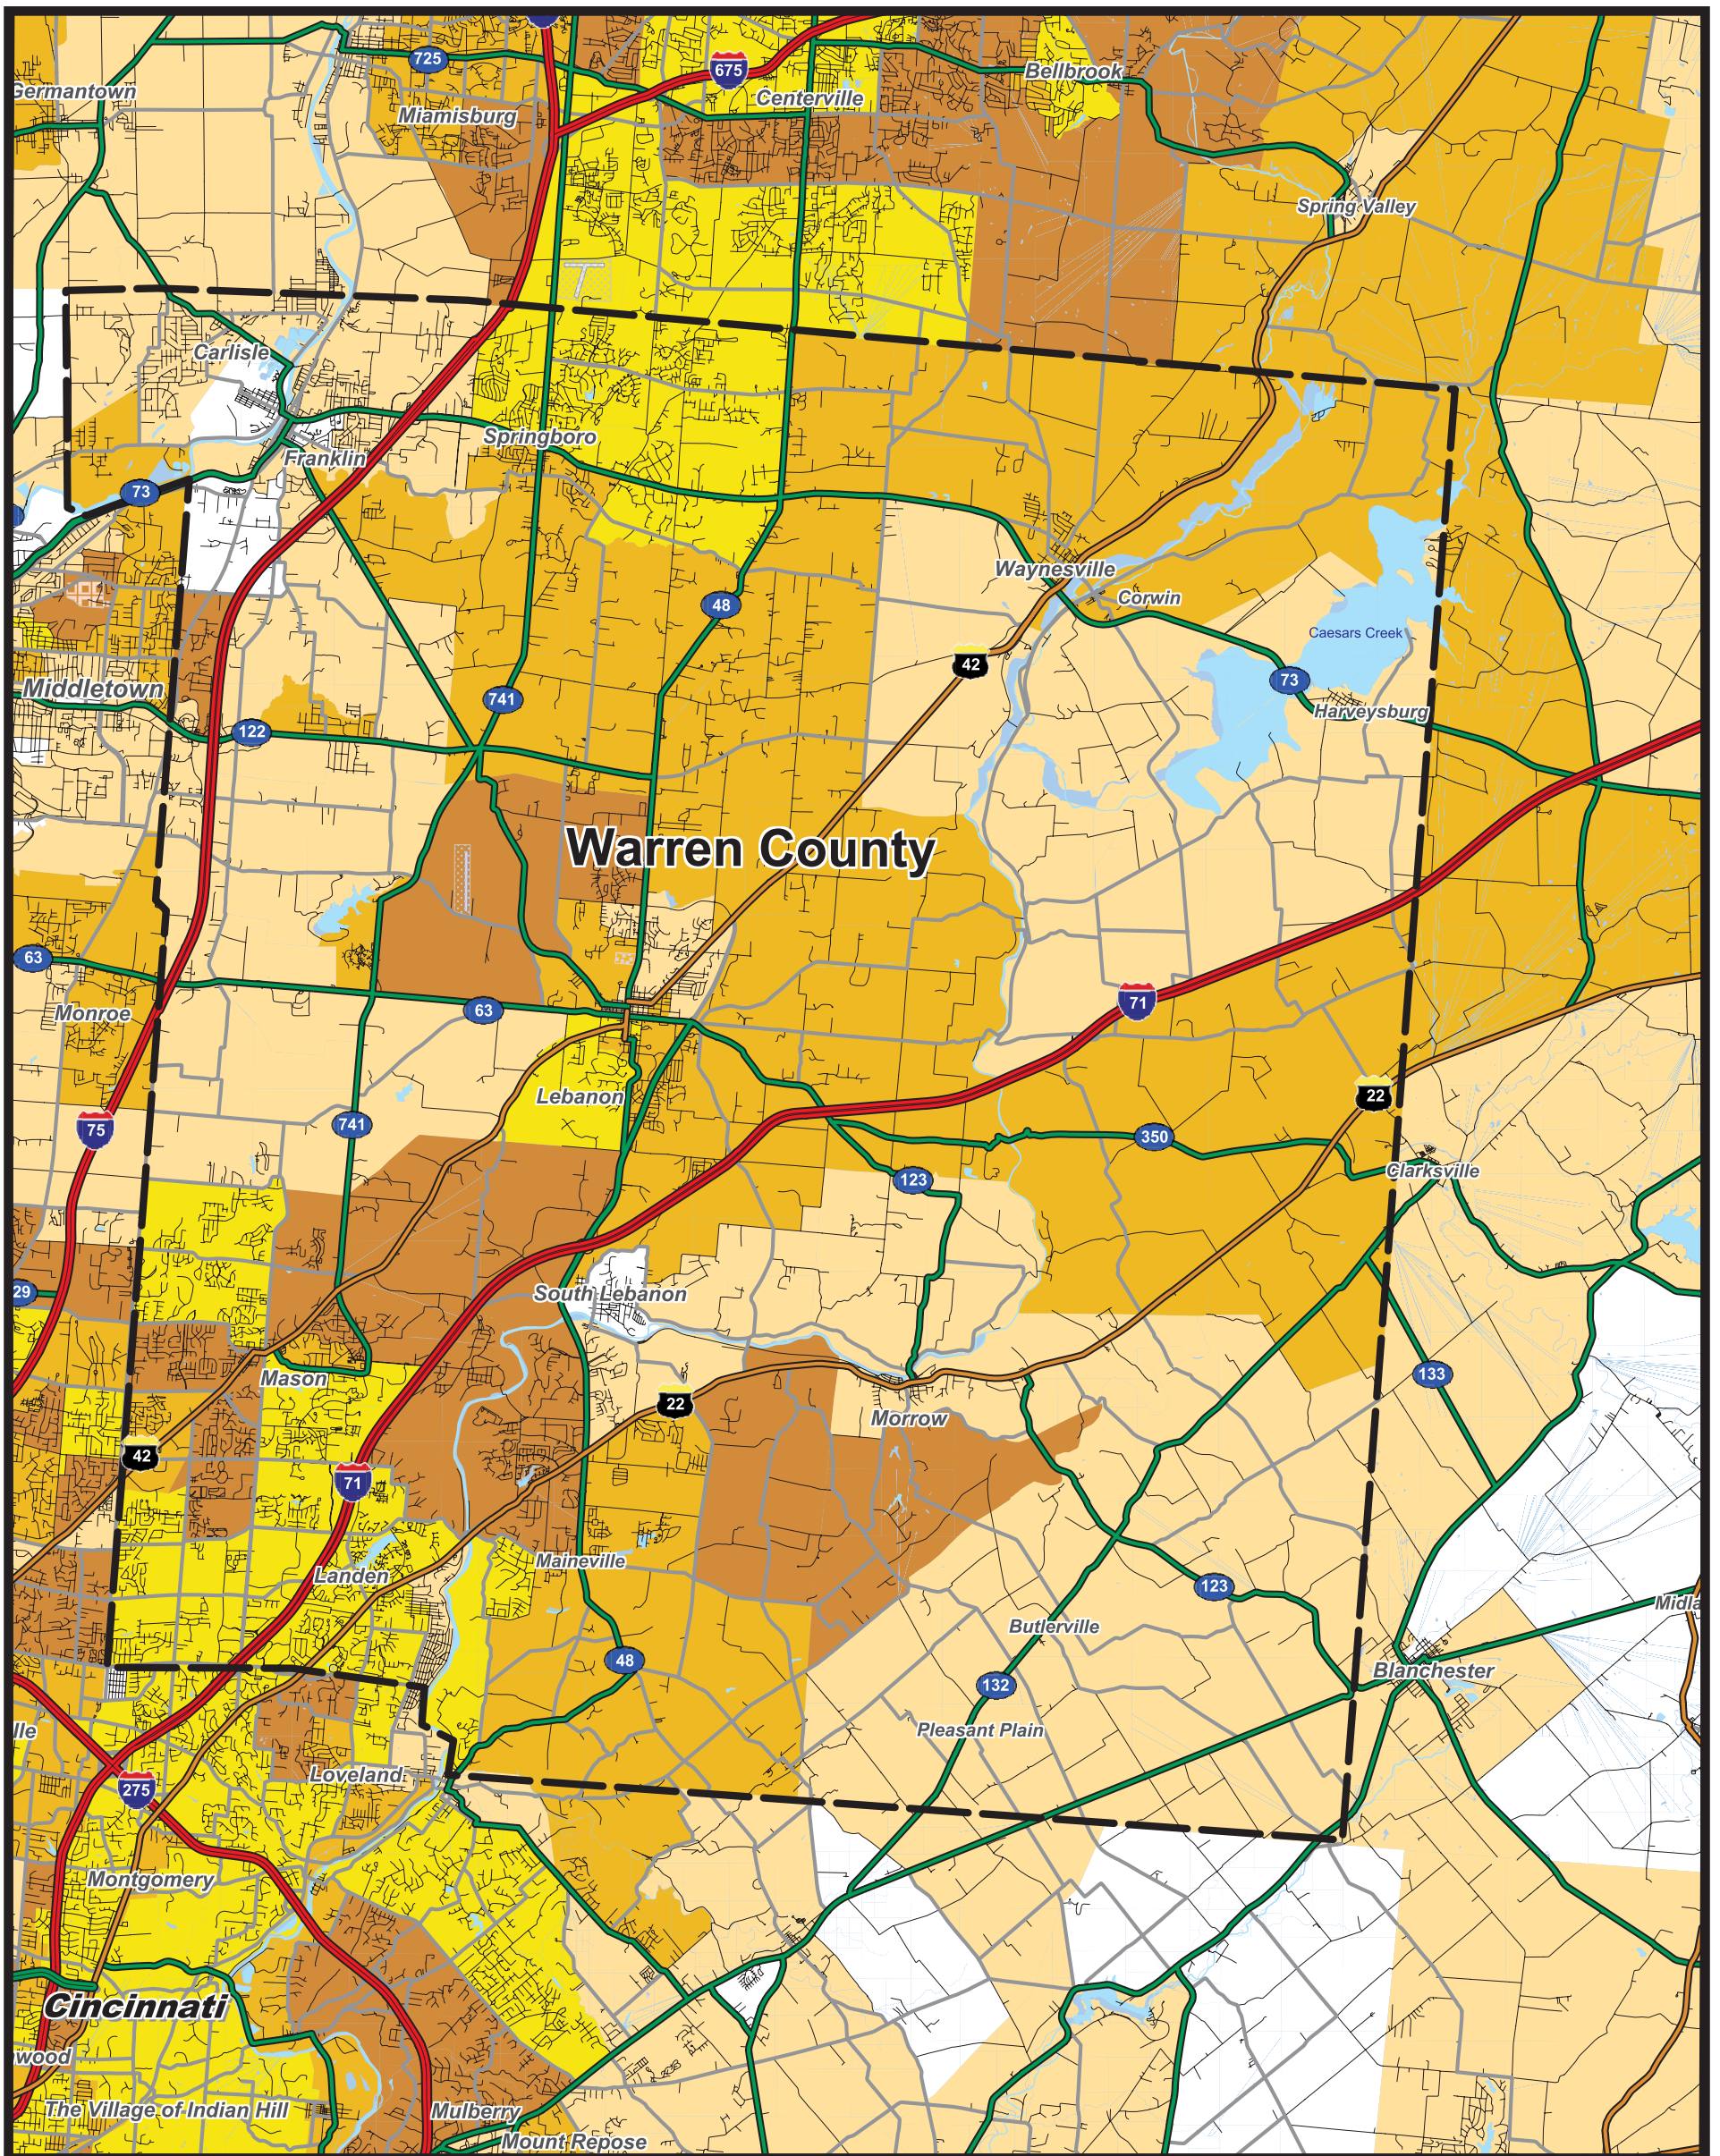

% Of Population With Some College Experience - Warren County, Ohio

Warren County

% Of Population With Some College Experience

WARREN COUNTY
Office of Economic Development

Educ% Some College (13 +)
By Block Groups

- 75% or more
- 65% to 75%
- 50% to 65%
- 30% to 50%
- 0% to 30%

406 JUSTICE DRIVE W LEBANON, OHIO 45036 W T 513.925.2090 W F 513.925.2054 W WWW.CO.WARREN.OH.US/WCOED/